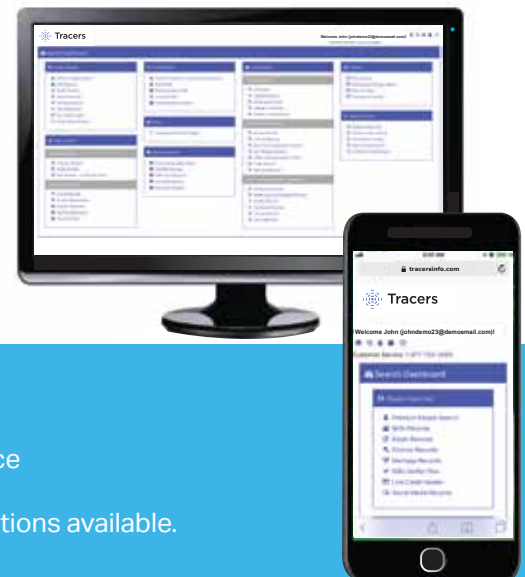

We have the data.

Solutions for Process Servers

Locate hard to find people, faster and easier.

Process servers rely on Tracers' data solutions to find addresses and other frequent locations of persons that need to receive service of process. Tracers' advanced search logic quickly sorts through billions of records to instantly bring you powerful location data. As one of the leading providers of public and private-records information, Tracers' data covers nearly every adult in the U.S.

Immediate results.

Tracers skip-tracing and extensive data solutions piece together the latest and extensive information to help you find your subject, even when there is limited known information. Enter any details you have on an individual you're serving process and let Tracers' powerful search technology do the rest. Have confidence that you are accessing the most up-to-date and comprehensive information to track down your subject from your office or smartphone.

Data solutions include:

- Residential address
- Place of employment
- Social media searches
- Real-time incarceration records
- Criminal record & arrest searches
- Property searches
- Shared residence searches
- Vehicle registration searches
- Associates & relatives searches